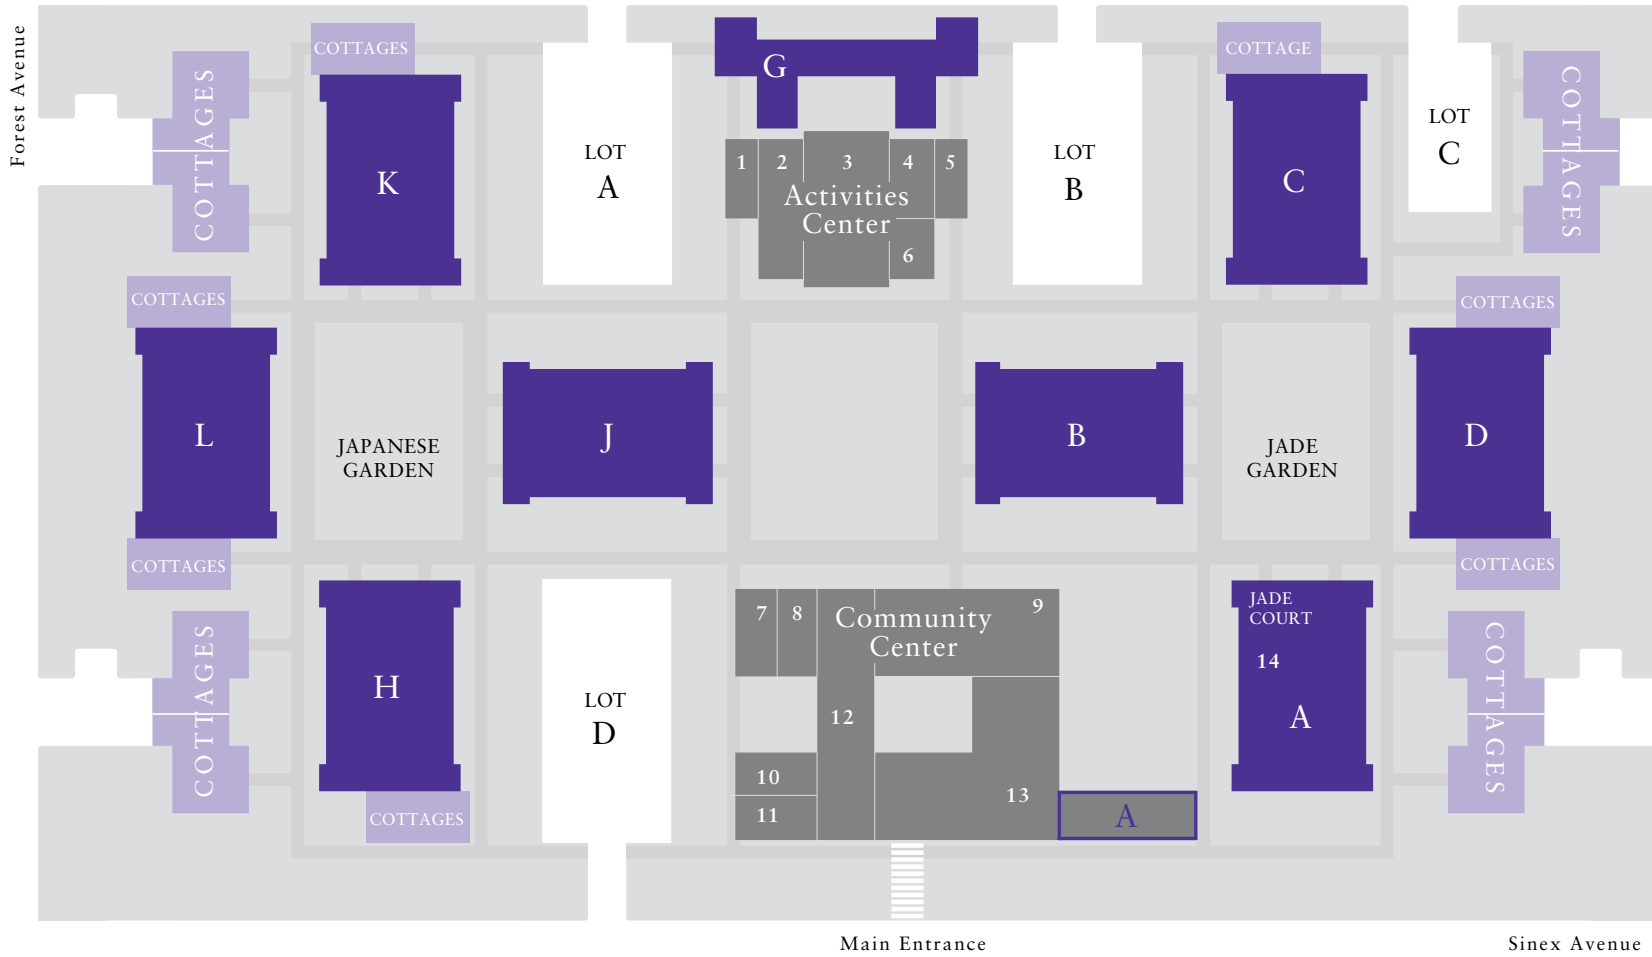

COMMUNITY SITE PLAN

Legend

- Community Facilities
- Two-Story Apartment Buildings
- Cottages

Activities Center

1. Chapel
2. Canterbury Room
3. Auditorium
4. Craft Room
5. Exercise Room
6. Blue Room

Community Center

7. Library
8. Lounge
9. Dining Room
10. Administration
11. Doctor's Office
12. Our Shop & Rose Room
13. Medical Center & Personal Care

Jade Court

14. Beauty / Barber Shop